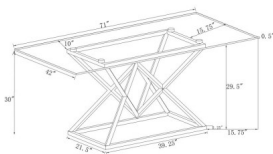

## DINING ROOM SETS: Beaufort Dining Collection

This glamorous five-piece dining set comes complete with a long table and four chairs. A stainless steel base is polished to a lustrous chrome finish, topped by a thick tempered glass tabletop with a timeless beveled edge. Each chair features a rolled back with channel tufting for an Art Deco vibe. In addition, each retro style chair is wrapped in a soft dark grey velvet with chrome finish legs that match the table base. Place this gorgeous table set in a contemporary dining room for an elegant dining experience. • Own your glamorous life with the Beaufort dining collection • Stainless steel polished to a chrome finish means no rust and a gorgeous sparkling finish to enjoy • 12mm thick tempered glass that is easy to maintain • Sleek dark grey velvet upholstered chair and bench to complete the dining room look