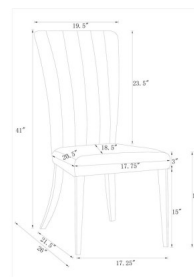

## DINING ROOM SETS: Beaufort Dining Collection

This glamorous five-piece dining set comes complete with a long table and four chairs. A stainless steel base is polished to a lustrous chrome finish, topped by a thick tempered glass tabletop with a timeless beveled edge. Each chair features a rolled back with channel tufting for an Art Deco vibe. In addition, each retro style chair is wrapped in a soft dark grey velvet with chrome finish legs that match the table base. Place this gorgeous table set in a contemporary dining room for an elegant dining experience. • Own your glamorous life with the Beaufort dining collection • Stainless steel polished to a chrome finish means no rust and a gorgeous sparkling finish to enjoy • 12mm thick tempered glass that is easy to maintain • Sleek dark grey velvet upholstered chair and bench to complete the dining room look