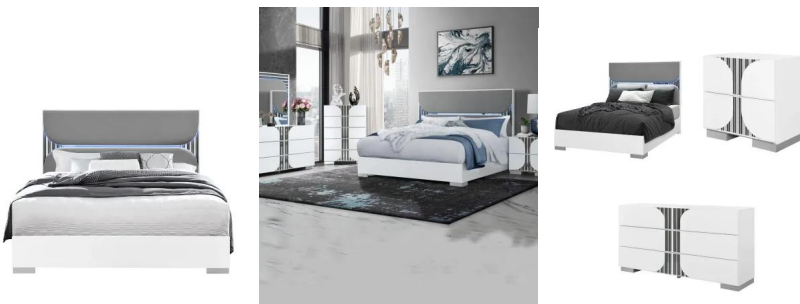

## Talia Bed Frame

The collection features a modern design with a sleek white finish and chrome accents. The centerpiece is a bed with an upholstered headboard that includes built-in LED accent lighting. The other pieces, such as the dresser, chest, and nightstand, have textured drawer fronts and chrome hardware.

[Ask a question about this product](#)

Description

The set typically includes:

- **Bed:** Available in Queen and King sizes, with LED lighting in the headboard.
- **Dresser:** A 6-drawer dresser with a mirror.
- **Chest:** A 5-drawer chest for additional storage.
- **Two Nightstand:** A 2-drawer nightstand.