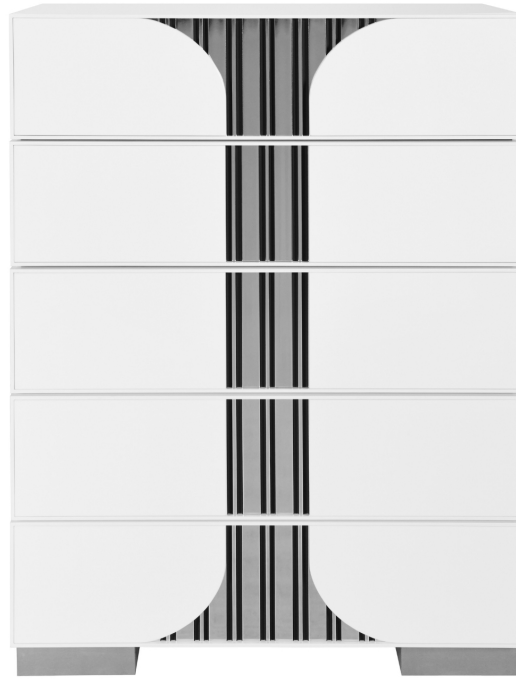

Talia Chest

The Talia White Bedroom Collection by Belle Luxury Decor. This collection is finished in a sleek white finish, exuding elegance and contemporary style. Each piece features textured drawer fronts and modern chrome accents, adding a touch of sophistication. The standout upholstered headboard of the bed includes LED accent lighting, creating a serene ambiance. This collection seamlessly combines functionality with modern design, making it a perfect choice for any stylish bedroom.

Tax amount

[Ask a question about this product](#)

Description

The set typically includes:

- **Bed:** Available in Queen and King sizes, with LED lighting in the headboard.
- **Dresser:** A 6-drawer dresser with a mirror.
- **Chest:** A 5-drawer chest for additional storage.
- **Two Nightstand:** A 2-drawer nightstand.