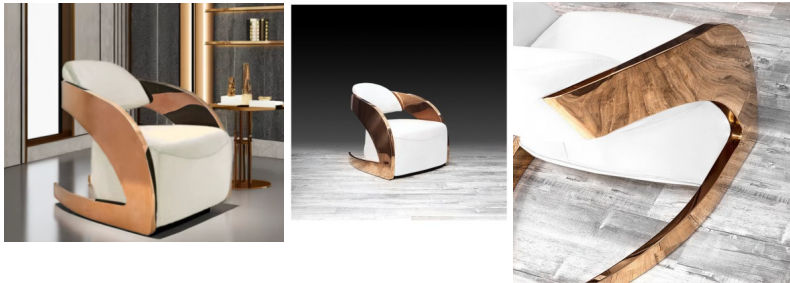

## Arabella Accent Chair

Beautiful Accent Chairs Free Shipping A modern luxury accent chair that combines contemporary elegance with comfort. The chair features a sleek, sculptural design with curved metallic side panels in a polished rose gold finish, creating a striking visual contrast against the plush white upholstery. The smooth, continuous lines of the frame give it a futuristic and dynamic look, while the soft cushioning provides an inviting feel. Positioned in a sophisticated interior with neutral tones and metallic accents, the chair embodies modern glamour and artistic craftsmanship ideal for luxury living rooms, lounges, or executive offices. It's both a statement piece and a comfortable seating option, blending form and function seamlessly.