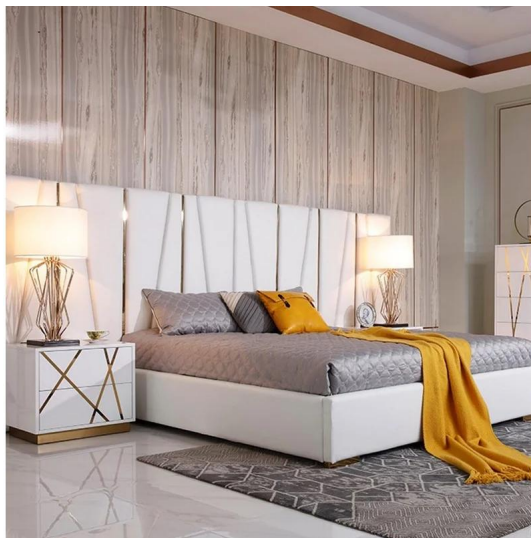

Carlita Collection

The Carena bed combines timeless design with modern functionality. Its light gray fabric and brown finish create elegance, while the channel-tufted headboard adds comfort and style. Tapered legs with metal tips offer sophistication and durability. Ideal for those seeking both style and practicality. Choose a minimalist look in a tasteful modern bed that can be embellished or toned down to suit your design taste. With a classic yet basic style, this contemporary bed features an extra high headboard that stands out. Walnut veneers and poplar wood construction is both sturdy and lightweight, adding modern sensibility. Versatile light gray finish fabric upholstery wraps over its headboard with a subtle channeling effect contrasts with brown finish wood trim surrounding this stylish bed, adding a refined look. Tapered and rounded legs offer a nod to Mid-Century Modern style in a bed that requires a box spring.

Rating: Not Rated Yet

Price

Base price with tax

Price with discount \$9,199.00

Sales price \$9,199.00

BEDROOM SETS: Carlita Collection

Sales price without tax \$9,199.00

Discount