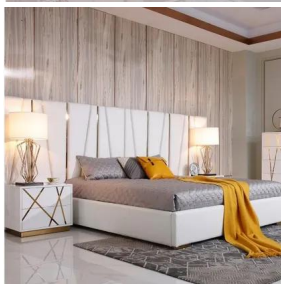

Carlita Collection

The Carena bed combines timeless design with modern functionality. Its light gray fabric and brown finish create elegance, while the channel-tufted headboard adds comfort and style. Tapered legs with metal tips offer sophistication and durability. Ideal for those seeking both style and practicality. Choose a minimalist look in a tasteful modern bed that can be embellished or toned down to suit your design taste. With a classic yet basic style, this contemporary bed features an extra high headboard that stands out. Walnut veneers and poplar wood construction is both sturdy and lightweight, adding modern sensibility. Versatile light gray finish fabric upholstery wraps over its headboard with a subtle channeling effect contrasts with brown finish wood trim surrounding this stylish bed, adding a refined look. Tapered and rounded legs offer a nod to Mid-Century Modern style in a bed that requires a box spring.

Rating: Not Rated Yet

Price

Base price with tax

Price with discount \$9,199.00

Sales price \$9,199.00

BEDROOM SETS: Carlita Collection

Sales price without tax \$9,199.00

Discount