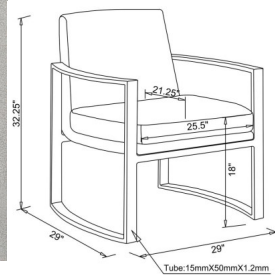

Cory Upholstered Arched Arm Accent Chair Cream

Strikingly modern and pleasing to the eye, this accent chair will perk up your living area. Concave armrests bring a supportive and comfortable seating experience. They boast a brushed bronze finish and add rich curvature to a classic silhouette. Padded cushioning makes a delightful addition to the textured leatherette upholstery. Sleek and clean, this modern accent chair is a dynamic addition to a living room seating area or a home office.