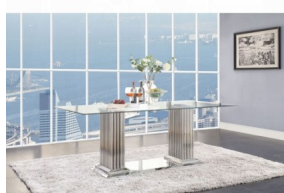

Cyrene Dining Table

Add a modern touch to your dining room with the Cyrene dining room collection. With a pair of stunning mirrored pillars serving as the table's base, this beautiful rectangular pedestal table doubles as a piece of art for your dining room. Its spacious glass top reveals the stunning double pedestal base and helps to keep your room feeling open and refined. This sophisticated dining room table offers different styles of matching armless chairs all with fully padded seat and backrest (Sold Separately). Product Pack: 1Set/3Ctn Finish: Clear Glass Top & Stainless Steel Material: Stainless Steel, Glass, Mirror Product Dimensions: 79"W X 39"D X 30"H Net Weight: 227 lbs • KD, Rectangular Double Pedestal Table • NO Storage (Open Base) • Glass Top: 12mm Clear Tempered (NO Extension Included) • CONSTRUCTION • Top: 12mm Clear Tempered Glass • Double Pedestal: Mirrored, Stainless Steel