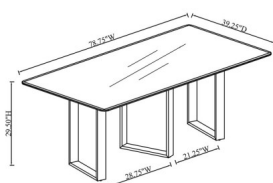

Desden Dining Collection

Inject a sense of sophistication with a modern rectangular dining table. Featuring a sintered stone tabletop with a gray marble finish and slim, sleek silhouette, the table becomes a stylish centerpiece in your dining room. It stands on three open frame legs that add airy, sculpted style. The angular presentation of its legs adds intriguing visual dimensionality in any dining room. A polished silver-tones finish is timeless and refined, perfect for your space. • Chic details highlight a modern rectangular dining table with sculptural presence • Three open frame legs are angled to create dimension and feature a polished silver-toned finish • A dark gray marbled tabletop is slim and stylish, featuring sintered stone construction • Tabletop features rounded edges and corners, creating a seamless presentation in your dining room • Made with a stainless steel and metal base design that's strong and durable for lasting beauty