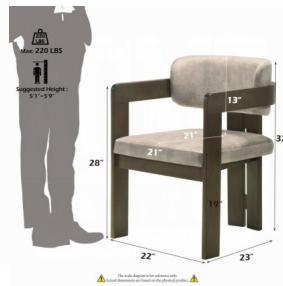

Destin Side Chair

Product Pack: 1PC/1CTN Finish: Light Gray Fabric & Walnut Finish Material: Wood, Composite Wood, Upholstered Product Dimensions: 22"W X 23"D X 32"H Net Weight: 25 lbs

Rating: Not Rated Yet