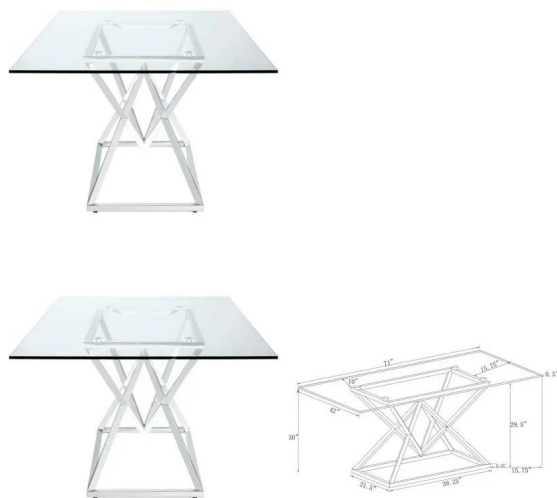

## Beaufort Dining Table

Elevate your dining space with this contemporary dining table featuring a 12mm clear glass top and an artistic polished stainless steel base. The angular geometric design adds a modern flair, while the rectangular shape offers generous space for entertaining. With its sleek materials and sophisticated presence, this table is perfect for creating a luxurious and upscale atmosphere in any dining room. • Sleek and modern dining table brings contemporary elegance to any dining room • The polished stainless steel base enhances the table's refined appearance • Striking geometric pedestal base creates an eye-catching focal point • Thick 12mm tempered glass top offers a durable, scratch-resistant surface • Crafted from premium clear glass and heavy-gauge stainless steel • Perfect for formal dining areas with spacious seating and stunning visual impact