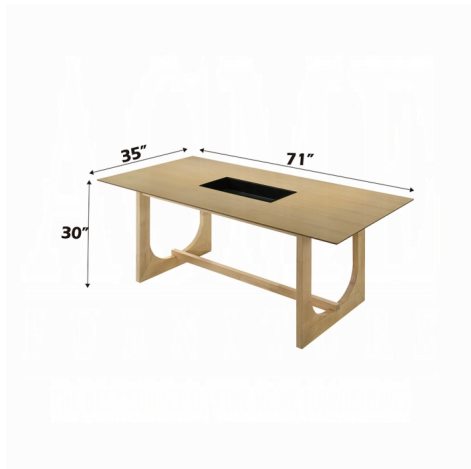

Blayde Dining Table

Step into a world of contemporary elegance with the Blayde dining set. Featuring a double U-shaped table base, this set showcases a stunning nature finish that effortlessly blends modern design with timeless charm. The unique base adds a sculptural element, while the spacious tabletop invites warm gatherings and lively conversations. Perfect for stylish dining rooms, the Blayde collection transforms everyday meals into extraordinary experiences.