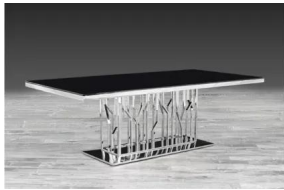

## Camilla Dining Table

Top Finish: Black Tempered Glass Glass Info: 12mm Tempered Glass Base Finish: Silver Polished S. Steel Overall Dimensions W: 87" D: 43.5" H: 29.5"

Rating: Not Rated Yet