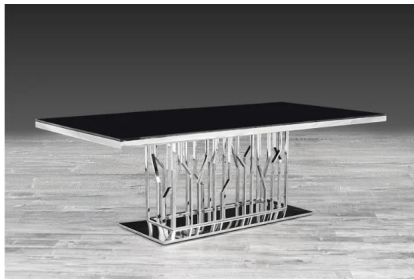

## Camilla Dining Table

Top Finish: Black Tempered Glass Glass Info: 12mm Tempered Glass Base Finish: Silver Polished S. Steel Overall Dimensions W: 87" D: 43.5" H: 29.5"

Rating: Not Rated Yet