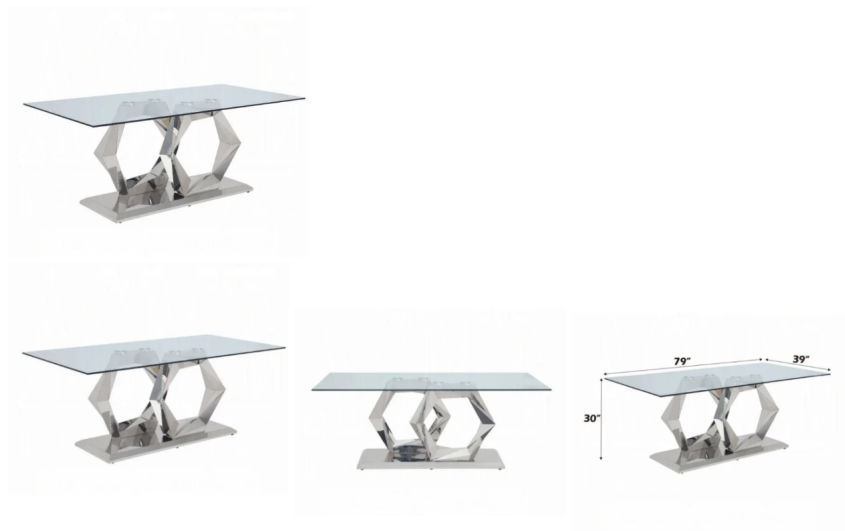

Gianna Dining Table

Gianna by Acme Furniture The Gianna Dining Room Collection by Acme Furniture is sleek, chic, and absolutely unique! This stainless steel and clear glass table features a supportive base with an unusual X-shape. The matching chairs feature comfortable padding, and the high seat backs feature a gentle curve that contrasts beautifully with the geometric angles of the dining table. The audacious Gianna dining collection is a great choice for fans of modern design. Some of the features that distinguish the Gianna Collection by Acme Furniture are: Stainless steel Glam Style High backrest Stainless steel square-tapered legs

[Ask a question about this product](#)

Description

Finish: Clear Glass Top & Stainless Steel
Material: Stainless Steel, Glass
Product Dimensions: 79"W X 39"D X 30"H

Reviews

DININING ROOM TABLE: Gianna Dining Table