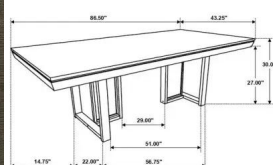

## Kellyanne Dining Table

Take your dining experience to new heights with our chic transitional table. The sleek dark grey finish, adorned with a subtle chevron pattern, adds a touch of elegance to any space. The table's simple trestle base design brings a modern touch, completing the sophisticated look. Elevate your dining area with this exquisite table, where style meets functionality for unforgettable gatherings.