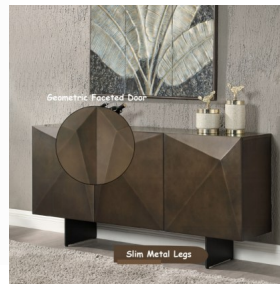

## Malika Dining Server

- Ceramic Top • Table W/Extension Leaf From Two Sides • Server With 3 Doors & 2 Shelves • Padded Seat & Back Cushion: Brown Fabric & Black Finish • Chair W/ 360 Degree Swivel

Rating: Not Rated Yet