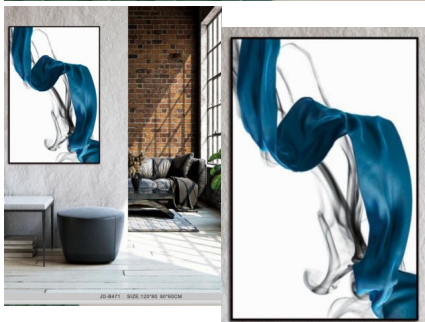

Ethereal Flow

This artwork features a graceful swirl of deep teal blue intertwined with wisps of smoky gray on a clean white background. The fluid motion evokes a sense of elegance and calm, resembling fabric dancing in the air or ink diffusing through water. Its minimalist yet dynamic composition makes it a striking centerpiece for modern interiors, blending movement and serenity in perfect balance.