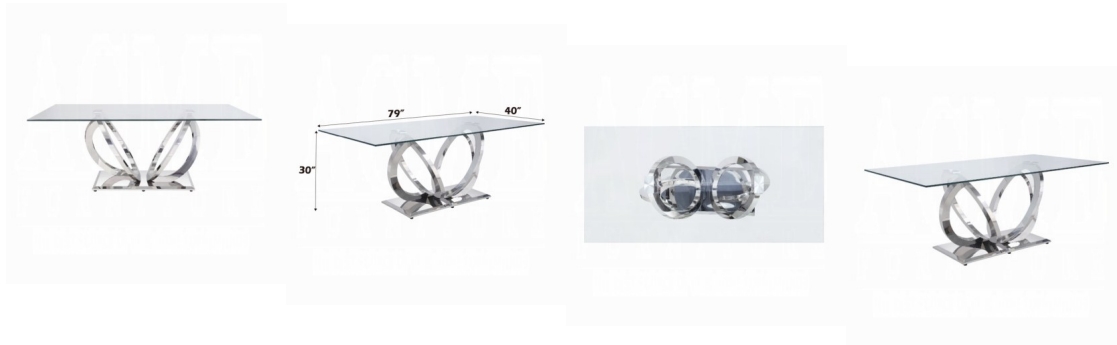

Finley Dining Table

Product Pack: 1Set/3Ctn Finish: Clear Glass Top & Mirrored Silver Finish Material: Glass, Stainless Steel Product Dimensions: 79\"W X 40\"D X 30\"H Net Weight: 234 lbs Shipping Cubic Feet: 18.61 ft³ Package Dimensions: Call For Details \"W X 0\"D X 0\"H Gross Weight: 258 lbs Package Type: CARTON Ship Type: LTL • 12 mm Tempered Glass

[Ask a question about this product](#)

Description

Every perfect party needs a beautiful dining table that complements your dinnerware and home decor. This modern masterpiece can become an alluring focal point for your dining room. The clear glass top allows light to flow right through to the metal base, finished in mirrored silver to

DININING ROOM TABLE: Finley Dining Table

reflect modern glamour and shine on your centerpiece and tableware. The stainless steel table base with four interlaced spinning circles supports the glass top, creating unique and interesting visual intrigue. Wow your guests at your next dinner party with the Finley Dining Table.