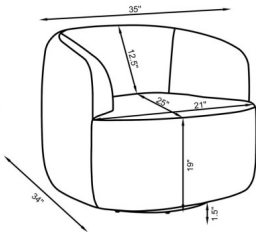

Hudson Faux Sheepskin Upholstered Swivel Chair Natural

Includes: One (1) swivel chair Free Shipping Covered entirely in a plush faux sheepskin material, this swivel chair invites you to curl up and relax. Rotating a full 360 degrees, this accent chair is perfect for open floor plans and versatile spaces. The vintage-inspired barrel-like design offers ultimate support with a tailored, tight seat and a rounded, low-profile backrest that wraps into the arms toward a slight taper. A flush base keeps the swivel mechanism discreetly hidden and offers a sleek profile. The light hue of the faux sheepskin also makes this furniture piece easy to coordinate within a space.

[Ask a question about this product](#)

Description

Covered entirely in a plush faux sheepskin material, this swivel chair invites you to curl up and relax. Rotating a full 360 degrees, this accent chair is perfect for open floor plans and versatile spaces. The vintage-inspired barrel-like design offers ultimate support with a tailored, tight seat and a rounded, low-profile backrest that wraps into the arms toward a slight taper. A flush base keeps the swivel mechanism discreetly hidden and offers a sleek profile. The light hue of the faux sheepskin also makes this furniture piece easy to coordinate within a space.