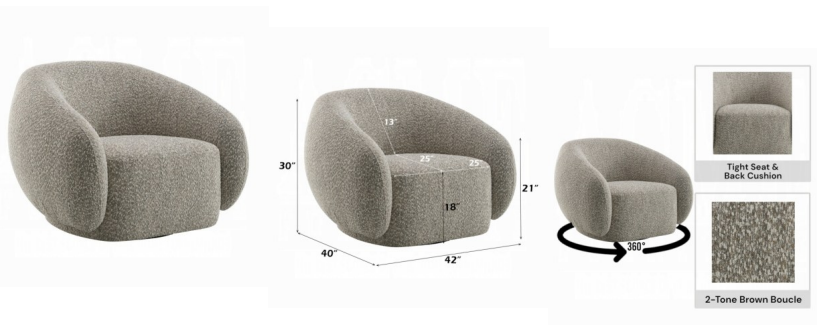

## Isabel Chair with Swivel

Product Pack: 1PC/1CTN Finish: Brown Boucle Material: Product Dimensions: 42"W X 40"D X 30"H Net Weight: 69 lbs

Rating: Not Rated Yet