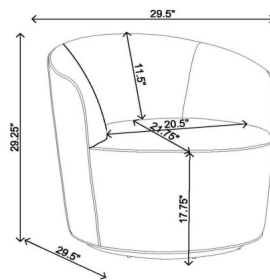

Joyce Upholstered Barrel Back Swivel Chair White

Compact in silhouette but overflowing with style, this contemporary accent chair is a perfect choice for a bedroom or living room sitting area. Its rounded, barrel-inspired silhouette swivels for 360-degree seating perfect for multi-functional spaces. The tight back and seat are upholstered in bright white faux sheep skin that adds soft texture and dimension with an earthy, modern twist. Foam cushioning assure maximum comfort, with webbing support for a firm feel. Perfect for lounging during a video call or catching up with friends and family.

Tax amount

[Ask a question about this product](#)

Description

Dimensions

- Joyce Upholstered Barrel Back Swivel Chair White:
 - Width: 29.50 in
 - Depth: 29.50 in
 - Height: 29.25 in

Weight

39.000 lbs. (17.55kgs.)