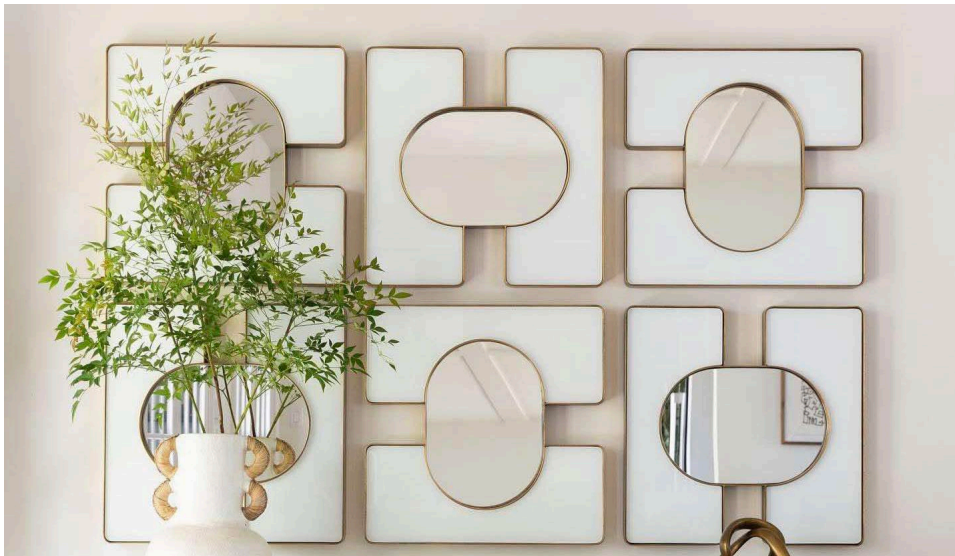

JULIANNA MIRROR SET OF 6

JULIANNA MIRROR SET OF 6 Free Shipping

Rating: Not Rated Yet

Price

Base price with tax

Price with discount \$1,800.00

Sales price \$1,800.00

Sales price without tax \$1,800.00

Discount

Tax amount

[Ask a question about this product](#)

Description

A beautiful and versatile mirror framed in white back painted glass, and steel with a rich hand applied gold leaf finish. The Embrace Mirror looks great hung as a single or in configurations, multiple mirrors make a dramatic architectural art statement. May be hung horizontal or vertical.