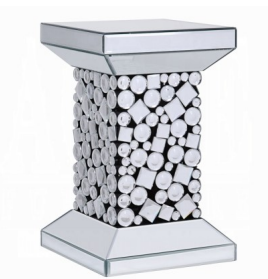

Katchina End Table

The Kachina End Table will add a contemporary touch to any room in your home. With its clean lines, this brilliant square occasional table showcases a distinctive style for an intriguing look. The table features a fully mirrored beveled frame with mirror base with columns encrusted with a spectacular faux gem inlay. This beautiful accent table will modernize any space you place it.