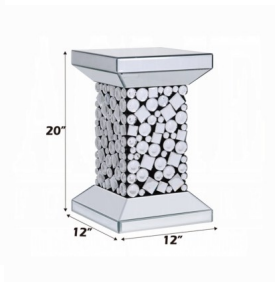

Katchina End Table

The Kachina End Table will add a contemporary touch to any room in your home. With its clean lines, this brilliant square occasional table showcases a distinctive style for an intriguing look. The table features a fully mirrored beveled frame with mirror base with columns encrusted with a spectacular faux gem inlay. This beautiful accent table will modernize any space you place it.