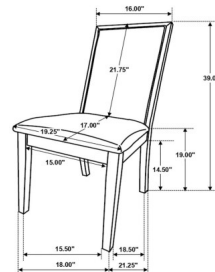

Kellyanne Dining Collection

Upgrade your dining area with this chic transitional dining set, featuring a sleek dark grey finish and subtle chevron pattern on the table top. The table boasts a clean and simple trestle base design, while the chairs offer comfortable beige upholstered back and seat. The server has ample storage with three drawers and two shelves, including brown felt-lined top drawers. • Upgrade your dining area with this chic transitional dining set, featuring a sleek dark grey finish and subtle chevron pattern on the table top • The table boasts a clean and simple trestle base design • The chairs offer comfortable beige upholstered back and seat • This set is perfect for any modern or contemporary home.