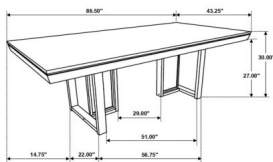

Kellyanne Dining Collection

Upgrade your dining area with this chic transitional dining set, featuring a sleek dark grey finish and subtle chevron pattern on the table top. The table boasts a clean and simple trestle base design, while the chairs offer comfortable beige upholstered back and seat. The server has ample storage with three drawers and two shelves, including brown felt-lined top drawers. • Upgrade your dining area with this chic transitional dining set, featuring a sleek dark grey finish and subtle chevron pattern on the table top • The table boasts a clean and simple trestle base design • The chairs offer comfortable beige upholstered back and seat • This set is perfect for any modern or contemporary home.