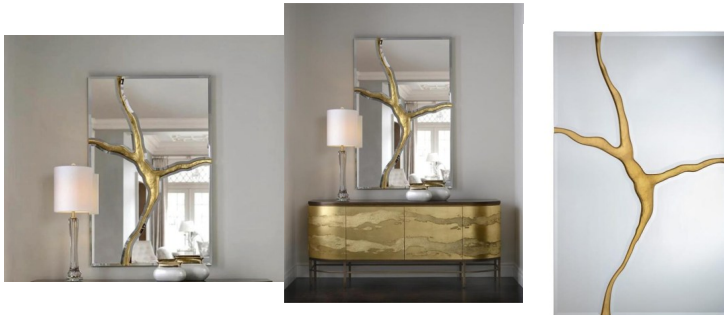

Giselle Mirror -Gold Accent

The Giselle Mirror is a striking statement piece, showcasing four hand-carved beveled mirrors with a unique cracked motif, set against a luxurious Exotic Gold or Silver backdrop. Designed for versatility, this exquisite piece can be displayed either vertically or horizontally, adding elegance and sophistication to any space.