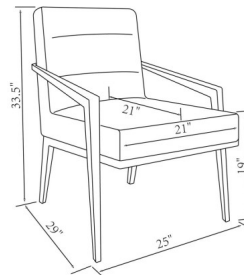

Kirra Upholstered Metal Arm Accent Chair Dark Grey

Restrained, modern style meets elegant artistry in a striking contemporary armchair. Designed to stand out, it boasts an upholstered seat and back with a metal frame and arms. The streamlined look receives a gleaming gold finish, adding sophistication anywhere from a sophisticated living room to a refined reception area in a professional space. Sloping, tapered arms define its silhouette, creating an accent chair that's sure to stand out. Channel tufting accents foam cushions, creating a sense of depth and dimension you'll appreciate in any setting.