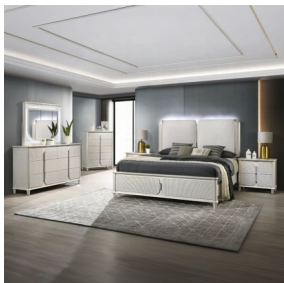

Laveda Collection

Product Pack: 1SET/3CTN Finish: Light Gray Boucle & Pearl White Finish Material: Wood, Composite Wood, Acrylic, Upholstered Product Dimensions: 80"W X 91"D X 62"H Net Weight: 153 lbs Shipping Cubic Feet: 20.94 ft³ Package Dimensions: Call For Details "W X "D X "H Gross Weight: 187 lbs Package Type: CARTON Ship Type: LTL • Box Spring Required • LED Light Included • Acrylic Legs • Padded HB

[Ask a question about this product](#)

Description

Step into a realm of elegance with the Laveda bedroom set, where light gray boucle meets a pearl white finish for an exquisite blend of sophistication and serenity. The clean lines and contemporary design create a harmonious balance, perfect for modern interiors. Laveda's luxurious textures and refined aesthetics transform any bedroom into a tranquil sanctuary, offering both comfort and style in every detail.