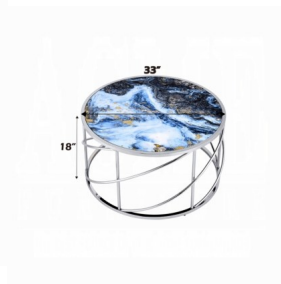

Lyda Coffee Table

This stunning Lyda coffee table will not go unnoticed, with its eye-catching styling which is sure to impress the home interior enthusiasts. The spherical chrome finish base complements the elegant blue faux marble surface. The two materials blend masterfully to create this elegant effect which, while eye-catching, still has the potential to be incorporated into many different interior décor styles and approaches.