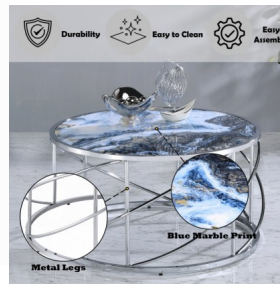

Lyda Coffee Table

This stunning Lyda coffee table will not go unnoticed, with its eye-catching styling which is sure to impress the home interior enthusiasts. The spherical chrome finish base complements the elegant blue faux marble surface. The two materials blend masterfully to create this elegant effect which, while eye-catching, still has the potential to be incorporated into many different interior décor styles and approaches.