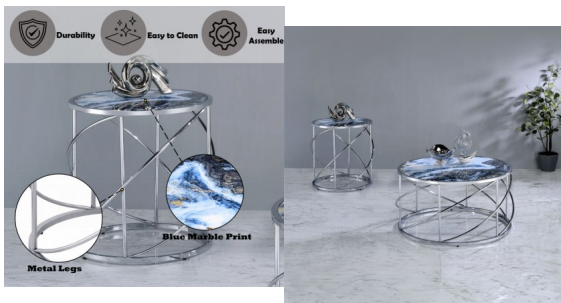

## Lyda End Table

This stunning Lyda end table will not go unnoticed, with its eye-catching styling which is sure to impress the home interior enthusiasts. The spherical chrome finish base complements the elegant blue faux marble surface. The two materials blend masterfully to create this elegant effect which, while eye-catching, still has the potential to be incorporated into many different interior décor styles and approaches.