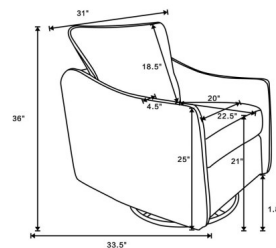

## Madia Upholstered Sloped Arm Swivel Glider Chair Charcoal

As the day's light fades, this chair becomes a cherished haven, its silhouette a blend of comfort and contemporary charm. In this cozy nook, time slows, and serenity takes a seat. Chair upholstered in soft, textured bouclé fabric for a luxurious feel Features a 360-degree swivel and glider mechanism for smooth movement Contemporary arm shape and style providing elegant aesthetics and comfort Solid construction ensures durability and support Versatile design complements both modern and traditional decors