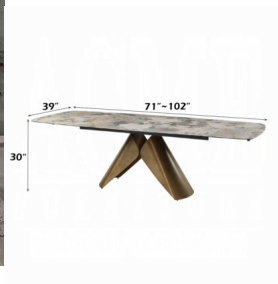

Malika Dining Collection

- Ceramic Top • Table W/Extension Leaf From Two Sides • Server With 3 Doors & 2 Shelves • Padded Seat & Back Cushion: Brown Fabric & Black Finish • Chair W/ 360 Degree Swivel

Rating: Not Rated Yet