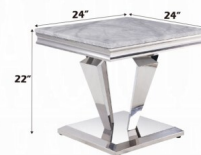

Satinka End Table

Contemporary flair breathes new life and interest into traditional design. The perfect combination of beauty and style features classic pedestal base topped with light grey marble. Updated modern touches are seen throughout the table base such as sleek, uncluttered lines and shiny stainless steel. The elegant marble table top seduces the senses, complements your centerpiece or other table decorations perfectly. Give your space a refresh with Satinka End Table?