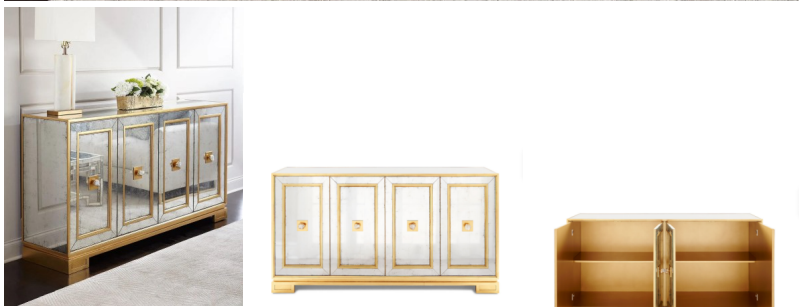

Delilah Sideboard

The plinth and moldings of this sideboard, which frame the églomisé panels, are finished in gold leaf. The doors have a raised frame around the center panels on which sit gold backplates to the crystal door pulls. Large Four-Door Sideboard 39"H X 74"W X 19"D