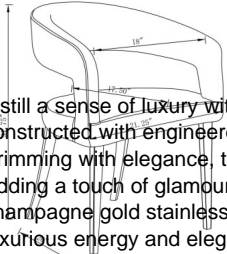

Tevlin Dining Collection

Instill a sense of luxury with this striking contemporary dining table, featuring a genuine white marble tabletop. The rectangular table, constructed with engineered marble veneer, china white marble, and MDF, comfortably seats friends and family, offering a fresh, modern look. Brimming with elegance, the table showcases the white marble to perfection, allowing its natural veining to create a rich, refined character. Adding a touch of glamour, the table is supported by a double pedestal base, each pedestal being a curvy, three-sided structure made of champagne gold stainless steel. This stunner is an exceptional focal point in any sophisticated dining room. Engineered marble veneer lends luxurious energy and elegance to a modern rectangular dining table. Double pedestal base features three-sided, curvy supports. Gleaming gold finish is deep and rich, adding metallic allure to the graceful nature of stone. Natural veining and patterns create depth and dimensionality for a chic tabletop. Table legs include levelers to ensure that sits flat and flush without rocking or movement.

[Ask a question about this product](#)

Description Weight: 363

Cubes: 14.67

Length: 86

Width: 47

Height: 7

Free Shipping

Reviews