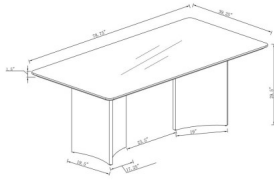

Tevlin Dining Collection

Instill a sense of luxury with this striking contemporary dining table, featuring a genuine white marble tabletop. The rectangular table, constructed with engineered marble veneer, china white marble, and MDF, comfortably seats friends and family, offering a fresh, modern look. Brimming with elegance, the table showcases the white marble to perfection, allowing its natural veining to create a rich, refined character. Adding a touch of glamour, the table is supported by a double pedestal base, each pedestal being a curvy, three-sided structure made of champagne gold stainless steel. This stunner is an exceptional focal point in any sophisticated dining room. Engineered marble veneer lends luxurious energy and elegance to a modern rectangular dining table. Double pedestal base features three-sided, curvy supports. Gleaming gold finish is deep and rich, adding metallic allure to the graceful nature of stone. Natural veining and patterns create depth and dimensionality for a chic tabletop. Table legs include levelers to ensure that sits flat and flush without rocking or movement.

[Ask a question about this product](#)

Description Weight: 363

Cubes: 14.67

Length: 86

Width: 47

Height: 7

Free Shipping

Reviews