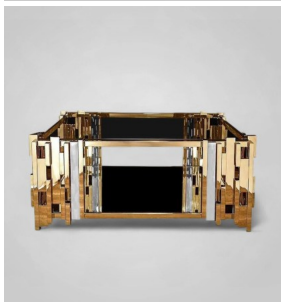

The Julianna Coffee Table

Make a dramatic statement with the Julianna Gold Coffee Table - where modern geometry meets radiant opulence. Crafted with a structured gold and silver-tone frame and finished with rich black tempered glass surfaces, this table is a luxurious blend of form and function. At 40 inches wide, it's a commanding centerpiece for grand living rooms, adding instant glamour while providing ample surface space and lower storage. Features: ?? Luxe gold and chrome geometric frame ?? Black tempered glass top and lower shelf ?? Eye-catching modern design with a bold presence ?? Dimensions: 40" W x 40" D x 17" H ?? Ideal for upscale, contemporary, or glam interiors