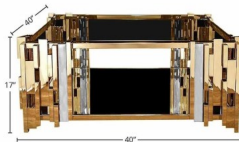

The Julianna Coffee Table

Make a dramatic statement with the Julianna Gold Coffee Table - where modern geometry meets radiant opulence. Crafted with a structured gold and silver-tone frame and finished with rich black tempered glass surfaces, this table is a luxurious blend of form and function. At 40 inches wide, it's a commanding centerpiece for grand living rooms, adding instant glamour while providing ample surface space and lower storage. Features: ?? Luxe gold and chrome geometric frame ?? Black tempered glass top and lower shelf ?? Eye-catching modern design with a bold presence ?? Dimensions: 40" W x 40" D x 17" H ?? Ideal for upscale, contemporary, or glam interiors