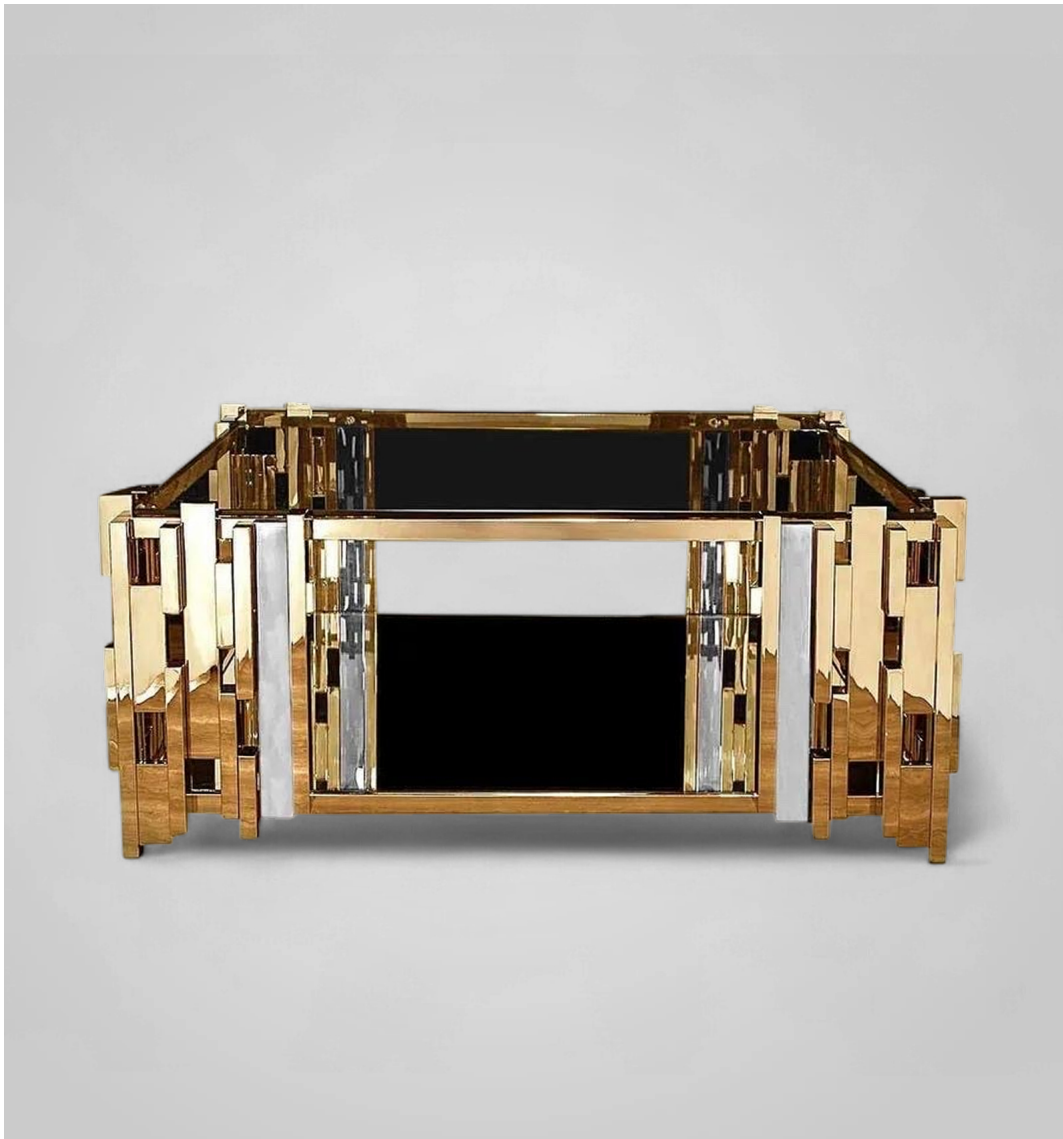

The Julianna Coffee Table

Make a dramatic statement with the Julianna Gold Coffee Table - where modern geometry meets radiant opulence. Crafted with a structured gold and silver-tone frame and finished with rich black tempered glass surfaces, this table is a luxurious blend of form and function. At 40 inches wide, it's a commanding centerpiece for grand living rooms, adding instant glamour while providing ample surface space and lower storage. Features: ?? Luxe gold and chrome geometric frame ?? Black tempered glass top and lower shelf ?? Eye-catching modern design with a bold presence ?? Dimensions: 40" W x 40" D x 17" H ?? Ideal for upscale, contemporary, or glam interiors