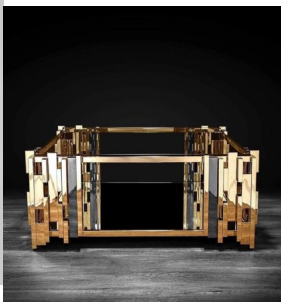

The Julianna Coffee Table

Make a dramatic statement with the Julianna Gold Coffee Table - where modern geometry meets radiant opulence. Crafted with a structured gold and silver-tone frame and finished with rich black tempered glass surfaces, this table is a luxurious blend of form and function. At 40 inches wide, it's a commanding centerpiece for grand living rooms, adding instant glamour while providing ample surface space and lower storage. Features: ?? Luxe gold and chrome geometric frame ?? Black tempered glass top and lower shelf ?? Eye-catching modern design with a bold presence ?? Dimensions: 40" W x 40" D x 17" H ?? Ideal for upscale, contemporary, or glam interiors