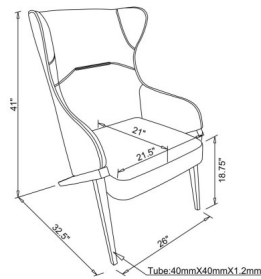

Walker Upholstered high Wingback Accent Chair Slate

A glorious accent chair makes a magnificent display in your living space. The beautiful wingback design adds a hint of drama where you need it the most. Smooth and sleek leatherette material makes it a comfortable seating option. Sloped armrests add to its elegant design. This piece is supported on bold a-shaped leg frames.

Rating: Not Rated Yet

Price

Base price with tax

Price with discount $699.00

Sales price $699.00

Sales price without tax $699.00

Discount

Tax amount

[Ask a question about this product](#)