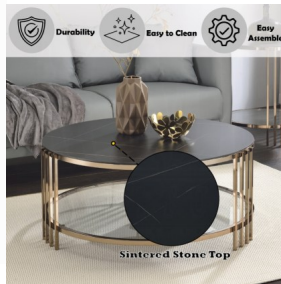

Zaidee Coffee Table

Product: Black Sintered Stone Top Pack: 1PC/1CTN Finish: Sintered Stone & Champagne Finish Material: Product Dimensions: 35"W X 35"D X 16"H Net Weight: 53 lbs

Rating: Not Rated Yet

Price